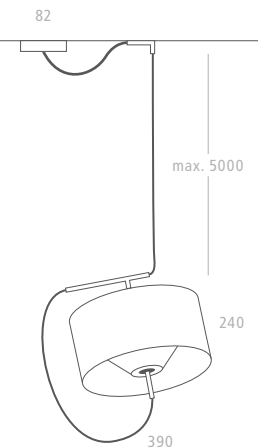

BESTELLNUMMERN | ORDER CODES

LED PRL|_|_|_|-LED
Halogen PRL|_|_|_|

Ergänzen Sie bitte Schirm- und Kabelfarben
Please add shade and cable colours

Schirmfarben
Lamp shades

Textilkabel
Textile cables